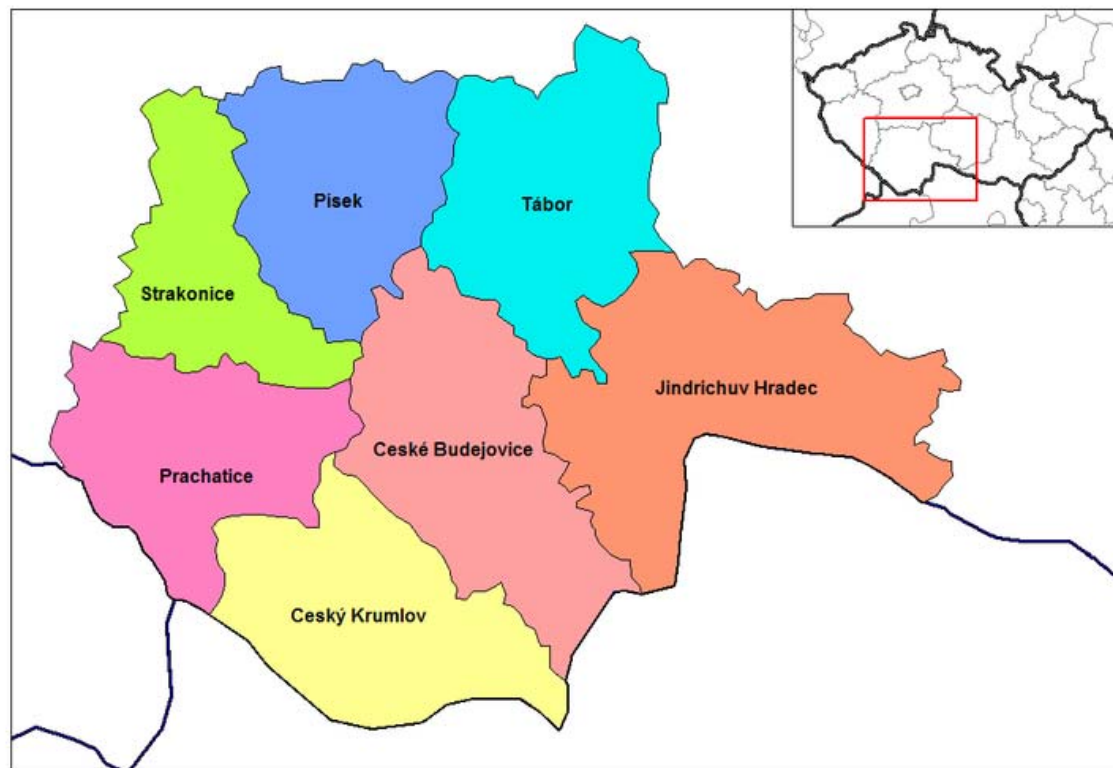

RECOMMEND

1st Working summit

South Bohemia short introduction

Jan Jareš
26th June 2012
Czech Republic

České Budějovice / Budweis

South Bohemian Region

Jihočeský kraj

Official name:

Jihočeský kraj

Population: 633,264

Area: 10,056 km²

7 districts

Capital: Budweis with
120.000 citizens

Number of municipalities:
623, of which 52 are towns

NUTS II: South-West